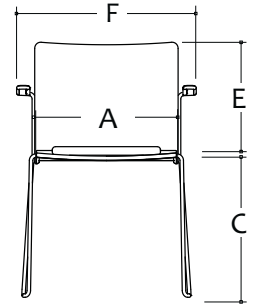

LABTEK

LOUNGE AND
WAITING ROOM

TECHNICAL SPECIFICATIONS

- 7 models with the following configurations :
 - 1 with a stackable four-leg frame without armrests
 - 2 with a stackable sled frame, with or without armrests, one of which is a counter height stool
 - 1 with a star base, swivel and height adjustable, with or without armrests
 - 2, 3 and 4 seat beams, with or without armrests and with optional tables finished with beech laminate or other colours on request
- UV resistant polypropylene seat and backrest available in 7 colours (black, red, white, blue, green, grey, sand), with optional matching armrests
- Seat and backrest available upholstered with cushions made of high resilience polyurethane foam
- Frames made of solid metallic rod (7/16" Ø) and round metal tubing (5/8" Ø), with a polished trivalent chrome finish that is more performant, aesthetic, sustainable and recyclable
- Plastic glides with or without felt insertions
- Ganging feature allowing for quick and easy assembly
- Book rack and high pressure laminate writing tablet, available on right and left hand-side
- High stacking capacity on the ground (AGPP: 12, AGPT/AGPS: 20) or on a trolley (AGPT: 40)

AGPP
A : 18"
C : 17 1/2"
E : 15"
F : 22 1/2"

AGPT
A : 18"
C : 17 1/2"
E : 15"
F : 22 1/2"

AGPT-D2
A : 18"
C : 17 1/2"
E : 15"
F : 22 1/2"

AGPB
A : 18"
C : 15 1/2" - 21"
E : 15"
F : 22 1/2"

AGPB-D2
A : 18"
C : 15 1/2" - 20 3/4"
E : 15"
F : 22 1/2"

AGPS
A : 18"
C : 29"
E : 15"
F : 22 1/2"

AGPS-D2
A : 18"
C : 29"
E : 15"
F : 22 1/2"

AGP2CC
A : 40"
C : 17 1/2"
E : 15"
F : 50"

AGP3CTC
A : 61"
C : 17 1/2"
E : 15"
F : 70"

AGP4CCCC
A : 82"
C : 17 1/2"
E : 15"
F : 90"