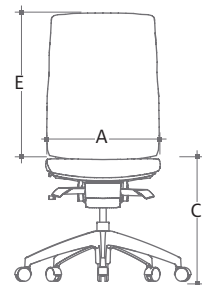

LOUNGE AND

WAITING ROOM

Drumback

TECHNICAL SPECIFICATIONS

- One model offering 2 outside backrest colors (black, white)
- Seat and backrest upholstered with an opaque mesh available in 9 colors (black, anthracite, grey, bronze, blue, orange, sand, red and green)
- Seat made of polypropylene and high resilience polyurethane moulded foam
- Height adjustable backrest with integrated adjustable lumbar support
- Swivel, balance point synchromatic, 4 position tilt limiter, adjustment of seat and backrest height, integrated adjustable lumbar support, seat slider (2 1/2"). Weight activated backrest tilt with micro adjustment for more precision
- Adjustable armrests available in 2 colors matching the outside backrest
- Black nylon resin or polished aluminium star base with casters equipped with a dust protector

DRR3-DW
A : 19"
C : 17" - 22"
E : 20"

DRR3-DN
A : 19"
C : 17" - 22"
E : 20"

Comfort at work

10871, avenue Salk
Montréal-Nord (Québec) H1G 6M7
T 514.324.0916 • 800.982.6889
F 514.324.2335

bouty.com