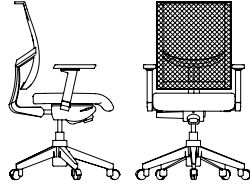

FX

ROUILLARD

EFN40N7PZ- EMN40N7PZ

FX

The FX collection embodies the flawless fusion of exposed seating technology and sleek, upholstered planes for maximal comfort. This sophisticated conference chair is designed with strong structure and solid support. Our FX chairs radiate with intelligence and will enhance your offices, collaborative work areas, huddle rooms, and conference centers. Tailored to match your office vibe, the backrest comes in channel-stitched upholstery or mesh. Make additional specifications thanks to Rouillard's wide array of ergonomically designed chair components to make this a classic fit for each worker and work space.

FX

EM40
BW 18" SW 19" BH 24.5"
SH 17-20.5" SD 17.5"

EF40
BW 18" SW 19" BH 24.5"
SH 17-20.5" SD 17.5"

ROUILLARD

Back bar options

Black

Chrome