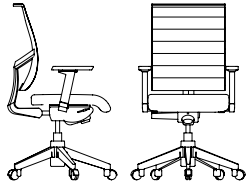

FX

ROUILLARD

EFN40N7PZ- EMN40N7PZ

FX

The FX collection embodies the flawless fusion of exposed seating technology and sleek, upholstered planes for maximal comfort. This sophisticated conference chair is designed with strong structure and solid support. Our FX chairs radiate with intelligence and will enhance your offices, collaborative work areas, huddle rooms, and conference centers. Tailored to match your office vibe, the backrest comes in channel-stitched upholstery or mesh. Make additional specifications thanks to Rouillard's wide array of ergonomically designed chair components to make this a classic fit for each worker and work space.

FX

EM40
BW 18" SW 19" BH 24.5"
SH 17-20.5" SD 17.5"

EF40
BW 18" SW 19" BH 24.5"
SH 17-20.5" SD 17.5"

ROUILLARD

Back bar options

Black

Chrome