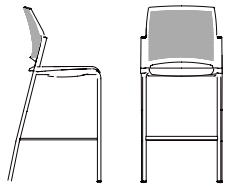

## MIA

The Mia collection is contemporary and completely business-casual. These elegant plastic chairs have a contemporary look and a crisp feel which is highlighted by the perforated backrest. Inspired by refined European sensibility, the stackable Mia collection brings visual texture to training rooms, cafes, and break-out corners. Whether you prefer the loop style or without arms, the upholstered seat option will provide you with extra comfort. Available in four colors, these chairs are also made for bar-height situations and function well as comfortable and supportive stools. With the Mia collection, you'll be comfortable in any situation.

# MIA

**ME / MP 20/30**  
BW 17" SW 17.5" BH 15.5"  
SH 18" SD 16"

**ME / MP 21/31**  
BW 17" SW 17.5" BH 15.5"  
SH 18" SD 16"

**ME / MP 40/42**  
BW 17" SW 17.5" BH 15.5"  
SH 17.5-22" SD 16"

**ME / MP 80/82**  
BW 17" SW 17.5" BH 15.5"  
SH 23.5-33.5" SD 16"

**ME / MP 24/34**  
BW 17" SW 17.5" BH 15.5"  
SH 30" SD 16"

**ME / MP 25/35**  
BW 17" SW 17.5" BH 15.5"  
SH 30" SD 16"

ROUILLARD