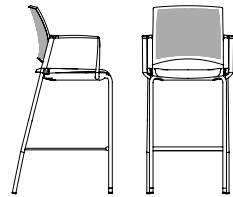

## MIA

The Mia collection is contemporary and completely business-casual. These elegant plastic chairs have a contemporary look and a crisp feel which is highlighted by the perforated backrest. Inspired by refined European sensibility, the stackable Mia collection brings visual texture to training rooms, cafes, and break-out corners. Whether you prefer the loop style or without arms, the upholstered seat option will provide you with extra comfort. Available in four colors, these chairs are also made for bar-height situations and function well as comfortable and supportive stools. With the Mia collection, you'll be comfortable in any situation.

# MIA

**ME / MP 20/30**  
BW 17" SW 17.5" BH 15.5"  
SH 18" SD 16"

**ME / MP 21/31**  
BW 17" SW 17.5" BH 15.5"  
SH 18" SD 16"

**ME / MP 40/42**  
BW 17" SW 17.5" BH 15.5"  
SH 17.5-22" SD 16"

**ME / MP 80/82**  
BW 17" SW 17.5" BH 15.5"  
SH 23.5-33.5" SD 16"

**ME / MP 24/34**  
BW 17" SW 17.5" BH 15.5"  
SH 30" SD 16"

**ME / MP 25/35**  
BW 17" SW 17.5" BH 15.5"  
SH 30" SD 16"

ROUILLARD