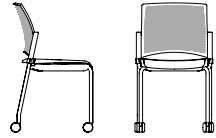

## MIA

The Mia collection is contemporary and completely business-casual. These elegant plastic chairs have a contemporary look and a crisp feel which is highlighted by the perforated backrest. Inspired by refined European sensibility, the stackable Mia collection brings visual texture to training rooms, cafes, and break-out corners. Whether you prefer the loop style or without arms, the upholstered seat option will provide you with extra comfort. Available in four colors, these chairs are also made for bar-height situations and function well as comfortable and supportive stools. With the Mia collection, you'll be comfortable in any situation.

# MIA

**ME / MP 20/30**  
BW 17" SW 17.5" BH 15.5"  
SH 18" SD 16"

**ME / MP 21/31**  
BW 17" SW 17.5" BH 15.5"  
SH 18" SD 16"

**ME / MP 40/42**  
BW 17" SW 17.5" BH 15.5"  
SH 17.5-22" SD 16"

**ME / MP 80/82**  
BW 17" SW 17.5" BH 15.5"  
SH 23.5-33.5" SD 16"