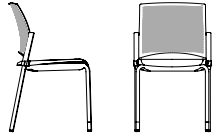

## MIA

The Mia collection is contemporary and completely business-casual. These elegant plastic chairs have a contemporary look and a crisp feel which is highlighted by the perforated backrest. Inspired by refined European sensibility, the stackable Mia collection brings visual texture to training rooms, cafes, and break-out corners. Whether you prefer the loop style or without arms, the upholstered seat option will provide you with extra comfort. Available in four colors, these chairs are also made for bar-height situations and function well as comfortable and supportive stools. With the Mia collection, you'll be comfortable in any situation.

# MIA

**ME / MP 20/30**  
BW 17" SW 17.5" BH 15.5"  
SH 18" SD 16"

**ME / MP 21/31**  
BW 17" SW 17.5" BH 15.5"  
SH 18" SD 16"

**ME / MP 40/42**  
BW 17" SW 17.5" BH 15.5"  
SH 17.5-22" SD 16"

**ME / MP 80/82**  
BW 17" SW 17.5" BH 15.5"  
SH 23.5-33.5" SD 16"