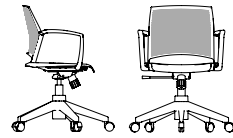

## MIA

The Mia collection is contemporary and completely business-casual. These elegant plastic chairs have a contemporary look and a crisp feel which is highlighted by the perforated backrest. Inspired by refined European sensibility, the stackable Mia collection brings visual texture to training rooms, cafes, and break-out corners. Whether you prefer the loop style or without arms, the upholstered seat option will provide you with extra comfort. Available in four colors, these chairs are also made for bar-height situations and function well as comfortable and supportive stools. With the Mia collection, you'll be comfortable in any situation.

# MIA

**ME / MP 20/30**  
BW 17" SW 17.5" BH 15.5"  
SH 18" SD 16"

**ME / MP 21/31**  
BW 17" SW 17.5" BH 15.5"  
SH 18" SD 16"

**ME / MP 40/42**  
BW 17" SW 17.5" BH 15.5"  
SH 17.5-22" SD 16"

**ME / MP 80/82**  
BW 17" SW 17.5" BH 15.5"  
SH 23.5-33.5" SD 16"