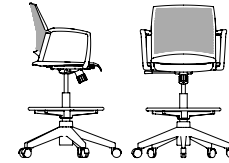

## MIA

The Mia collection is contemporary and completely business-casual. These elegant plastic chairs have a contemporary look and a crisp feel which is highlighted by the perforated backrest. Inspired by refined European sensibility, the stackable Mia collection brings visual texture to training rooms, cafes, and break-out corners. Whether you prefer the loop style or without arms, the upholstered seat option will provide you with extra comfort. Available in four colors, these chairs are also made for bar-height situations and function well as comfortable and supportive stools. With the Mia collection, you'll be comfortable in any situation.

# MIA

**ME / MP 20/30**  
BW 17" SW 17.5" BH 15.5"  
SH 18" SD 16"

**ME / MP 21/31**  
BW 17" SW 17.5" BH 15.5"  
SH 18" SD 16"

**ME / MP 40/42**  
BW 17" SW 17.5" BH 15.5"  
SH 17.5-22" SD 16"

**ME / MP 80/82**  
BW 17" SW 17.5" BH 15.5"  
SH 23.5-33.5" SD 16"