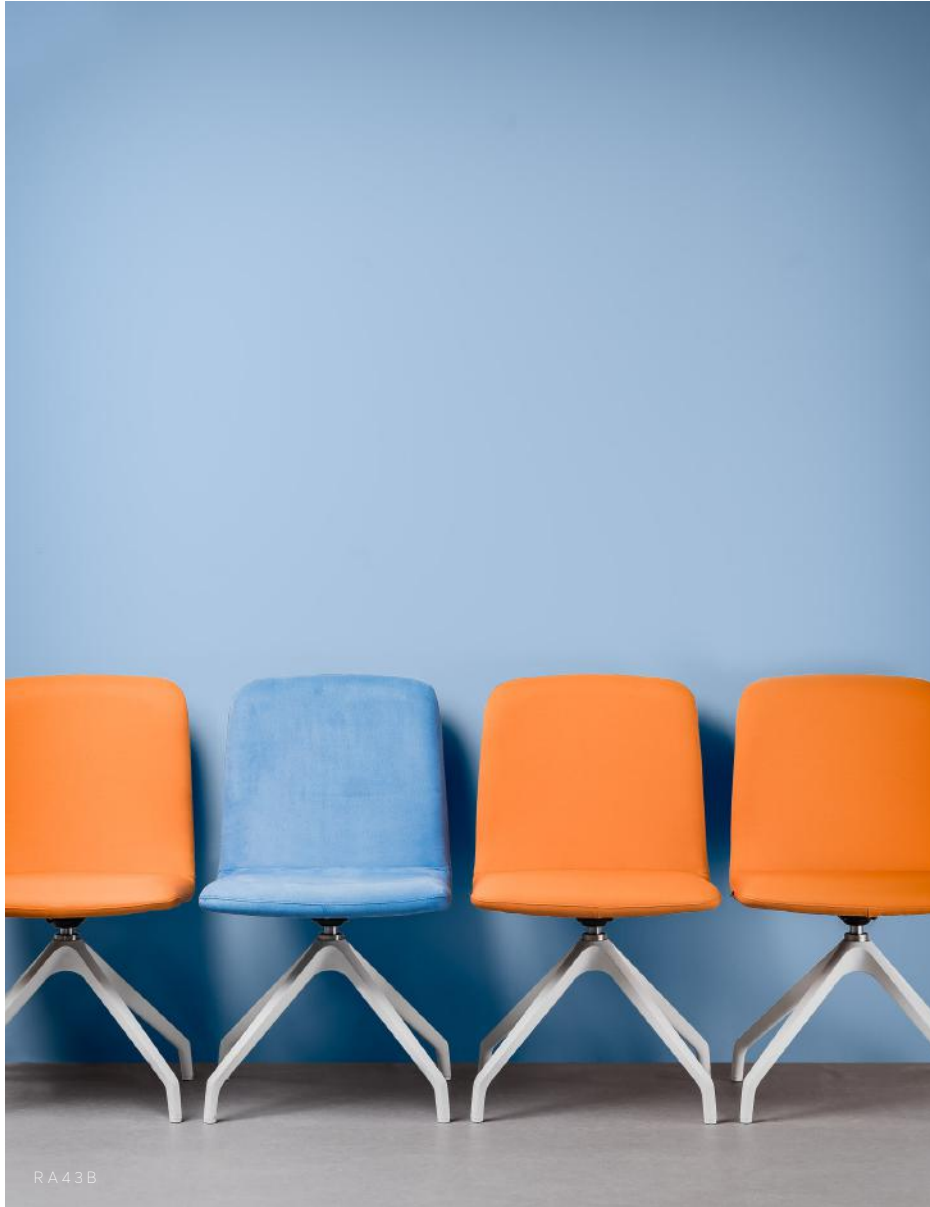

ROUILLARD

2018

TARA

TARA

The Tara collection offers a minimalist design that highlights the chair's clean lines, while the rounded corners add to its discreet appeal. Dual in nature, these chairs blend right into any environment and come in various wood or metal bases. Whether you're looking for a comfortable guest or waiting room chair, or a bar-height stool for dining areas or collaborative workspaces, the Tara collection will surely fit in.

ROUILLARD

RA65E

ROUILLARD

RA44E

TARA

RA40
 BW 18.5" SW 19.5" BH 16.5"
 SH 17-22.5" SD 16.5"

RA43
 BW 18.5" SW 19.5" BH 16.5"
 SH 18.75" SD 16.5"

RA44
 BW 18.5" SW 19.5" BH 16.5"
 SH 19" SD 16.5"

RA70
 BW 18.5" SW 19.5" BH 16.5"
 SH 18.5" SD 16.5"

RA25
 BW 18.5" SW 19.5" BH 6.5"
 SH 30" SD 16.5"

RA35
 BW 18.5" SW 19.5" BH 6.5"
 SH 26" SD 16.5"

RA64
 BW 18.5" SW 19.5" BH 6.5"
 SH 26" SD 16.5"

RA65
 BW 18.5" SW 19.5" BH 6.5"
 SH 30" SD 16.5"

ROUILLARD

Wooden base

Natural

Amber

Walnut

Black