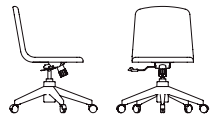

ROUILLARD

2018

TARA

TARA

The Tara collection offers a minimalist design that highlights the chair's clean lines, while the rounded corners add to its discreet appeal. Dual in nature, these chairs blend right into any environment and come in various wood or metal bases. Whether you're looking for a comfortable guest or waiting room chair, or a bar-height stool for dining areas or collaborative workspaces, the Tara collection will surely fit in.

ROUILLARD

RA65E

ROUILLARD

RA44E

TARA

RA40
 BW 18.5" SW 19.5" BH 16.5"
 SH 17-22.5" SD 16.5"

RA43
 BW 18.5" SW 19.5" BH 16.5"
 SH 18.75" SD 16.5"

RA44
 BW 18.5" SW 19.5" BH 16.5"
 SH 19" SD 16.5"

RA70
 BW 18.5" SW 19.5" BH 16.5"
 SH 18.5" SD 16.5"

RA25
 BW 18.5" SW 19.5" BH 6.5"
 SH 30" SD 16.5"

RA35
 BW 18.5" SW 19.5" BH 6.5"
 SH 26" SD 16.5"

RA64
 BW 18.5" SW 19.5" BH 6.5"
 SH 26" SD 16.5"

RA65
 BW 18.5" SW 19.5" BH 6.5"
 SH 30" SD 16.5"