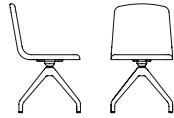

ROUILLARD

2018

TARA

TARA

The Tara collection offers a minimalist design that highlights the chair's clean lines, while the rounded corners add to its discreet appeal. Dual in nature, these chairs blend right into any environment and come in various wood or metal bases. Whether you're looking for a comfortable guest or waiting room chair, or a bar-height stool for dining areas or collaborative workspaces, the Tara collection will surely fit in.

ROUILLARD

RA65E

ROUILLARD

RA44E

TARA

RA40
 BW 18.5" SW 19.5" BH 16.5"
 SH 17-22.5" SD 16.5"

RA43
 BW 18.5" SW 19.5" BH 16.5"
 SH 18.75" SD 16.5"

RA44
 BW 18.5" SW 19.5" BH 16.5"
 SH 19" SD 16.5"

RA70
 BW 18.5" SW 19.5" BH 16.5"
 SH 18.5" SD 16.5"

RA25
 BW 18.5" SW 19.5" BH 6.5"
 SH 30" SD 16.5"

RA35
 BW 18.5" SW 19.5" BH 6.5"
 SH 26" SD 16.5"

RA64
 BW 18.5" SW 19.5" BH 6.5"
 SH 26" SD 16.5"

RA65
 BW 18.5" SW 19.5" BH 6.5"
 SH 30" SD 16.5"