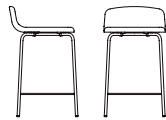

ROUILLARD

2018

TARA

TARA

The Tara collection offers a minimalist design that highlights the chair's clean lines, while the rounded corners add to its discreet appeal. Dual in nature, these chairs blend right into any environment and come in various wood or metal bases. Whether you're looking for a comfortable guest or waiting room chair, or a bar-height stool for dining areas or collaborative workspaces, the Tara collection will surely fit in.

ROUILLARD

RA65E

ROUILLARD

RA44E

TARA

RA40
 BW 18.5" SW 19.5" BH 16.5"
 SH 17-22.5" SD 16.5"

RA43
 BW 18.5" SW 19.5" BH 16.5"
 SH 18.75" SD 16.5"

RA44
 BW 18.5" SW 19.5" BH 16.5"
 SH 19" SD 16.5"

RA70
 BW 18.5" SW 19.5" BH 16.5"
 SH 18.5" SD 16.5"

RA25
 BW 18.5" SW 19.5" BH 6.5"
 SH 30" SD 16.5"

RA35
 BW 18.5" SW 19.5" BH 6.5"
 SH 26" SD 16.5"

RA64
 BW 18.5" SW 19.5" BH 6.5"
 SH 26" SD 16.5"

RA65
 BW 18.5" SW 19.5" BH 6.5"
 SH 30" SD 16.5"