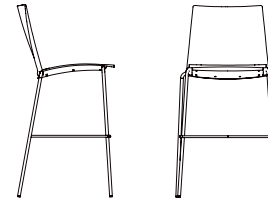

V I B E

ROUILLARD

VPN20C - VPF20C - VPB20C - VPR20C

VIBE

Sleek, simple and supremely minimalist, our Vibe collection is known for its thin profile and light European touch. Discreet in nature, the contemporary lines featured on these chairs will enhance any space. Angled and curved for undisputable comfort, these durable, high-density plastic stack chairs are built to support those lunchroom discussions, reading nooks, or conference room gatherings. Available in four colors: red, gray, black and white, you can also choose from the chrome-finished sled bases for regular or counter-level heights. Products from the Vibe collection are also available in upholstered variations.

ROUILLARD

VPB20C - VPN20C - VU20C

VIBE

VP / VE / VU 20
BW 17" SW 17" BH 16"
SH 18" SD 17"

VP / VE / VU 21
BW 17" SW 17" BH 16"
SH 18" SD 17"

VP / VE / VU 25
BW 17" SW 17" BH 16"
SH 27" SD 17"

VP / VE / VU 26
BW 17" SW 17" BH 16"
SH 27" SD 17"