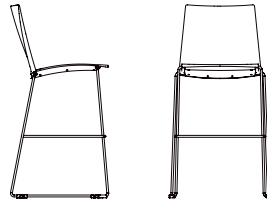

V I B E

ROUILLARD

VPN20C - VPF20C - VPB20C - VPR20C

VIBE

Sleek, simple and supremely minimalist, our Vibe collection is known for its thin profile and light European touch. Discreet in nature, the contemporary lines featured on these chairs will enhance any space. Angled and curved for undisputable comfort, these durable, high-density plastic stack chairs are built to support those lunchroom discussions, reading nooks, or conference room gatherings. Available in four colors: red, gray, black and white, you can also choose from the chrome-finished sled bases for regular or counter-level heights. Products from the Vibe collection are also available in upholstered variations.

ROUILLARD

VPB20C - VPN20C - VU20C

VIBE

VP / VE / VU 20
BW 17" SW 17" BH 16"
SH 18" SD 17"

VP / VE / VU 21
BW 17" SW 17" BH 16"
SH 18" SD 17"

VP / VE / VU 25
BW 17" SW 17" BH 16"
SH 27" SD 17"

VP / VE / VU 26
BW 17" SW 17" BH 16"
SH 27" SD 17"

ROUILLARD

Shells

Black

Charcoal

White

Red